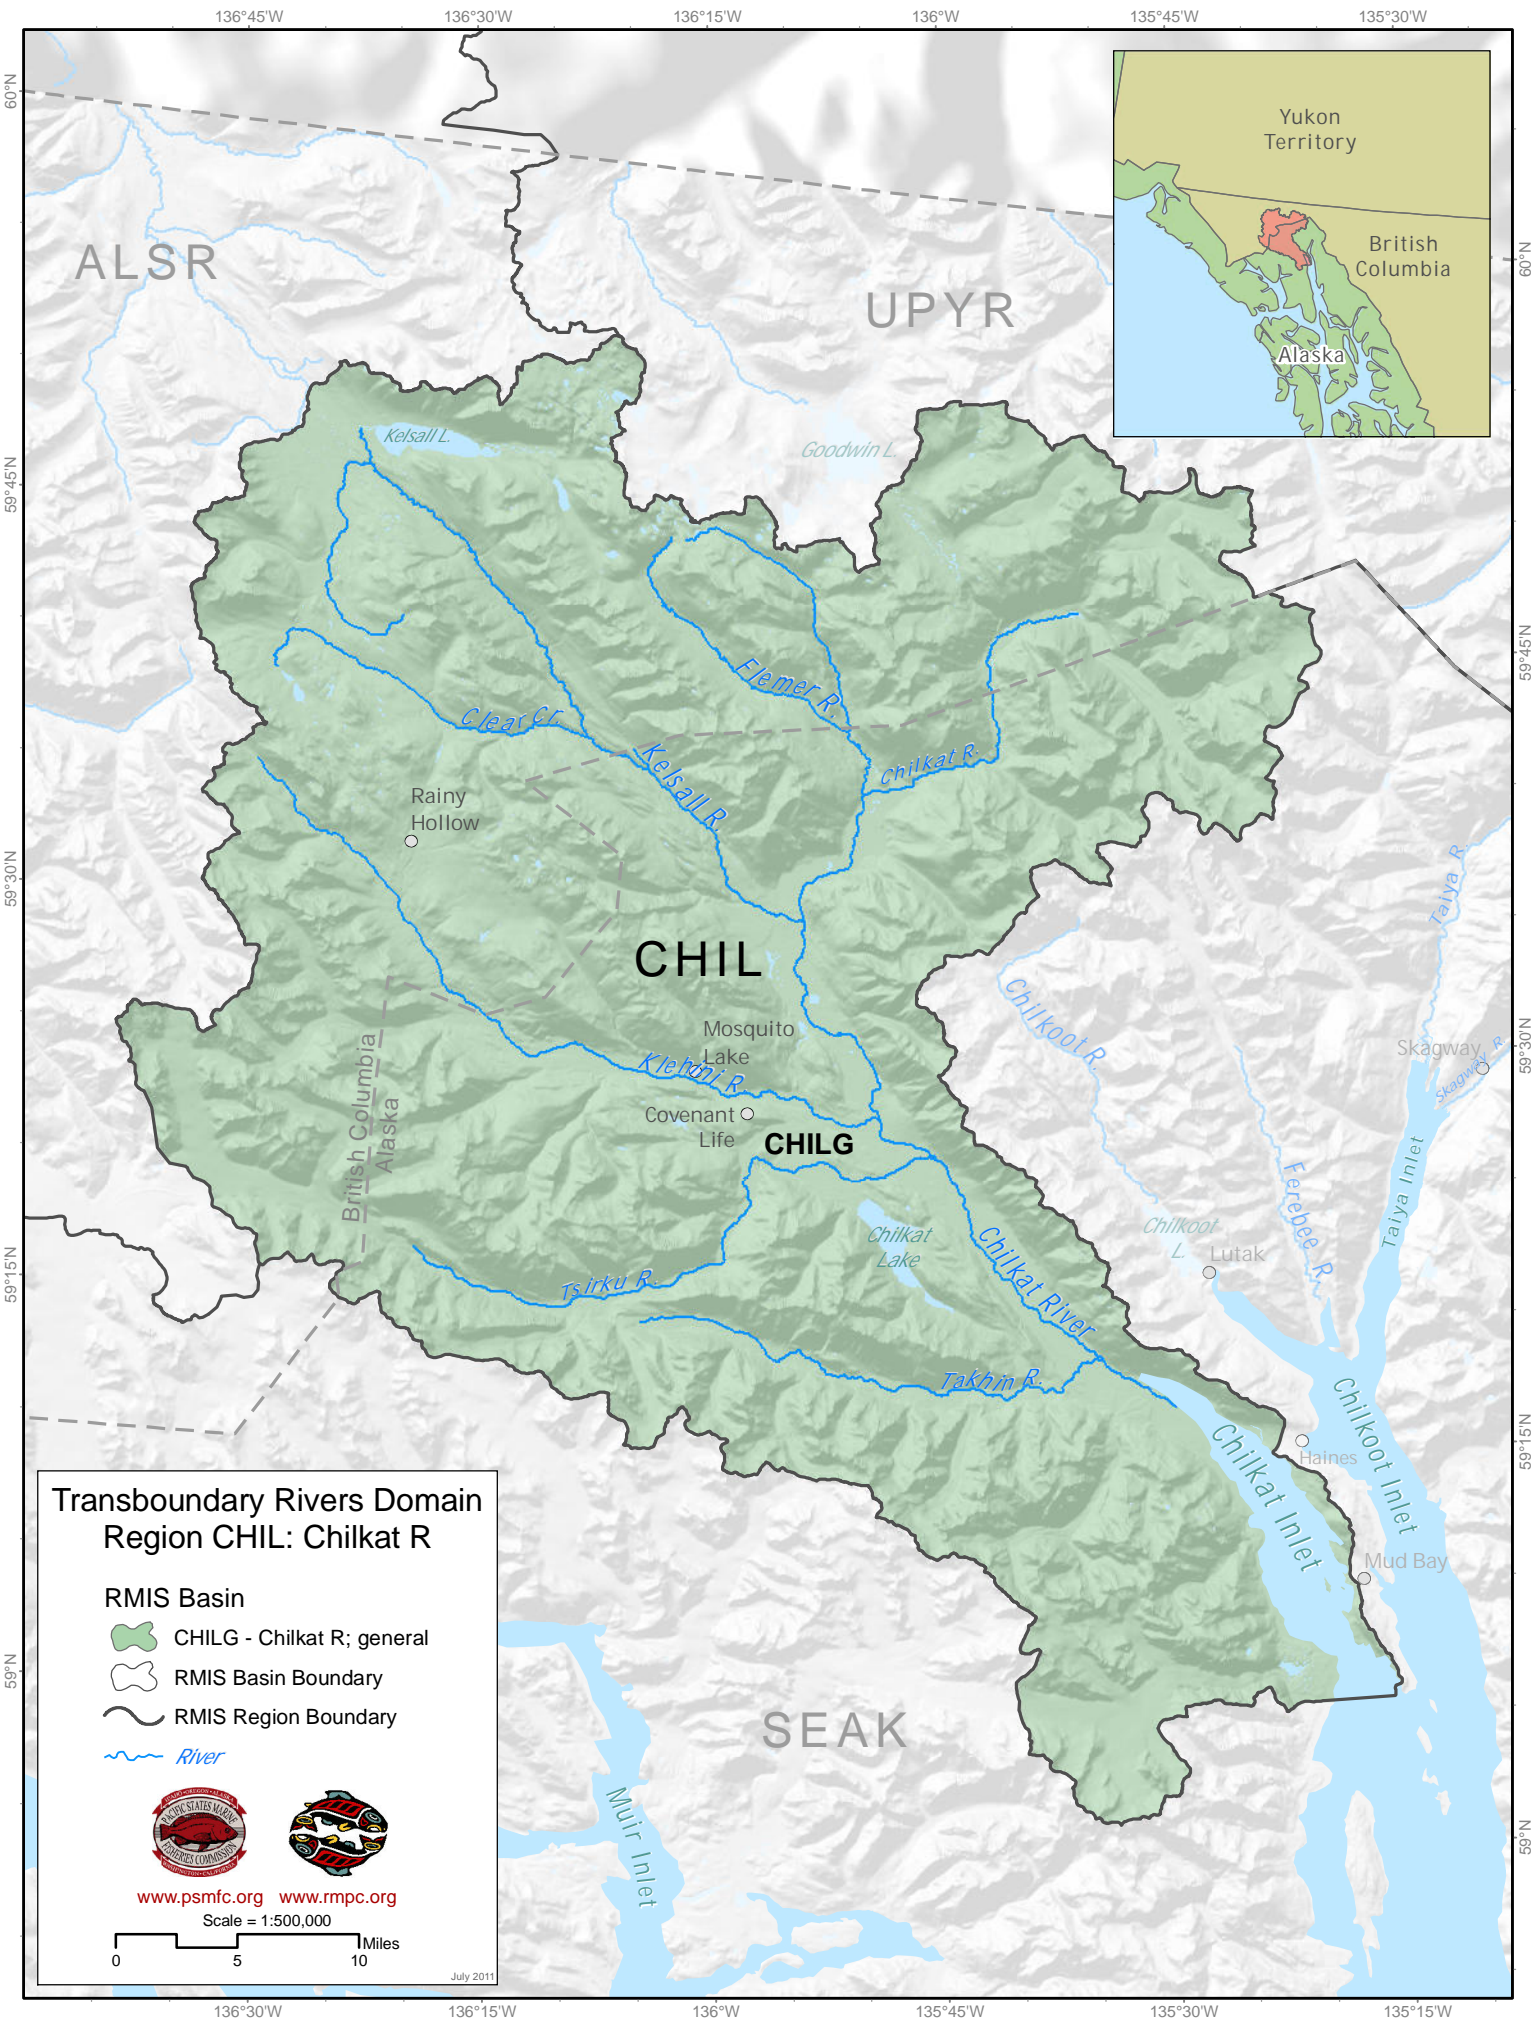

140°W

139°W

138°W

137°W

July 2011

Transboundary Rivers Domain Region ALSR: Alosek R

RMIS Basin

ALSRG - Alosek R; general

137°W

136°W

61°N

60°N

59°N

141°W

60°N

136°W