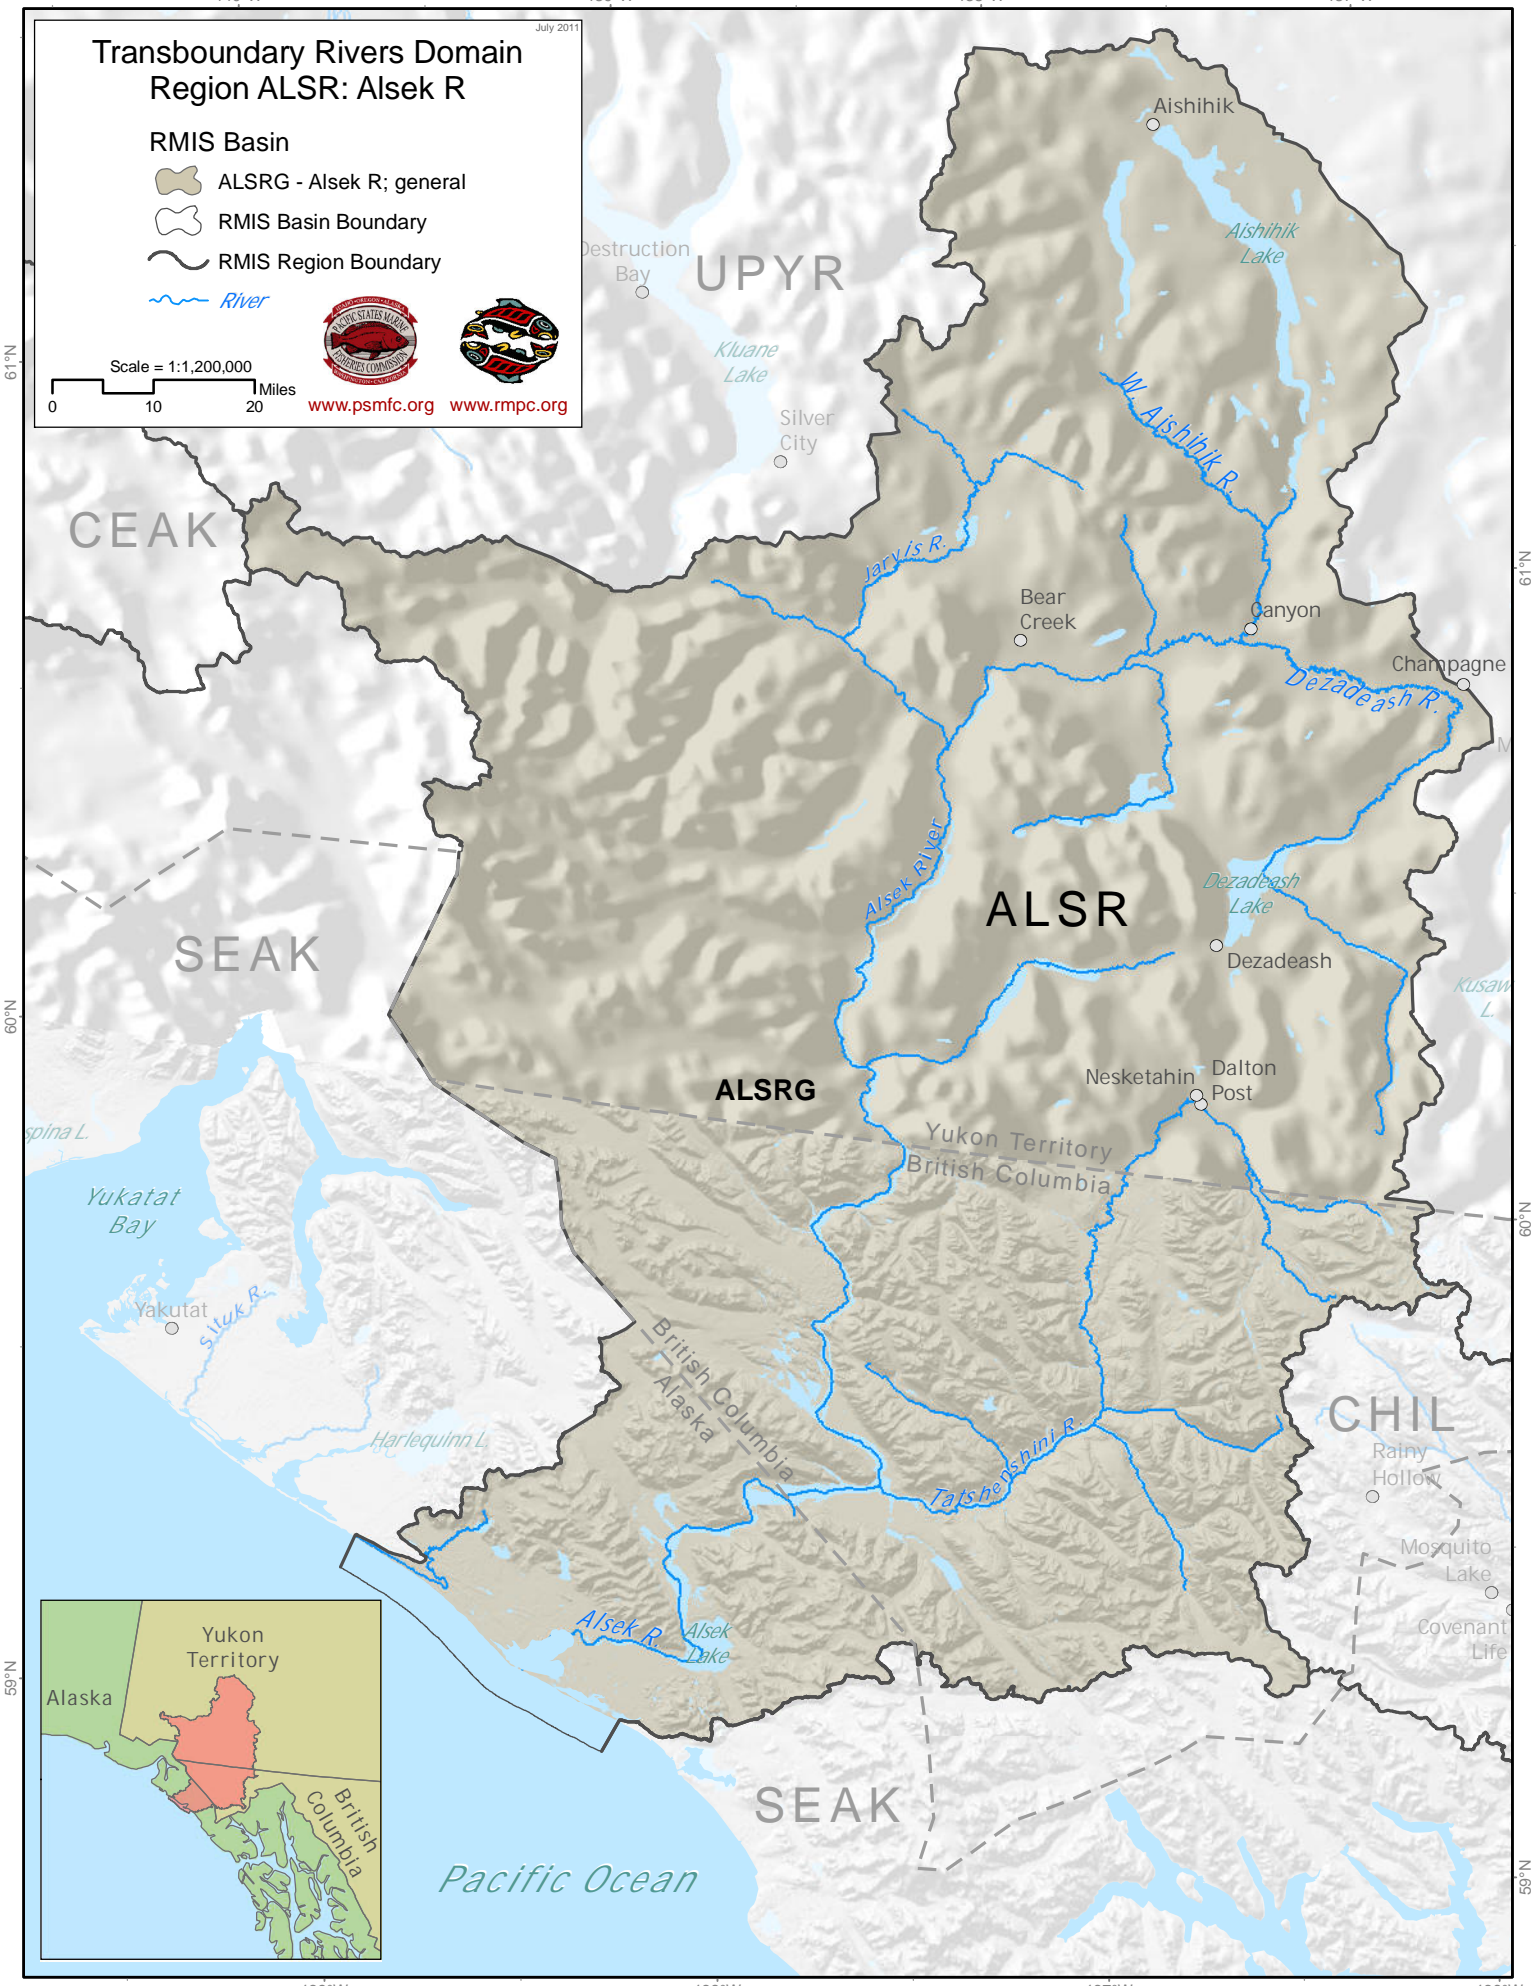

140°W

139°W

138°W

137°W

July 2011

Transboundary Rivers Domain Region ALSR: Alosek R

RMIS Basin

ALSRG - Alosek R; general

RMIS Basin Boundary

RMIS Region Boundary

River

Scale = 1:1,200,000

www.psmfc.org www.rmipc.org

Pacific Ocean

139°W

138°W

137°W

136°W

61°N

60°N

59°N

141°W

60°N

136°W